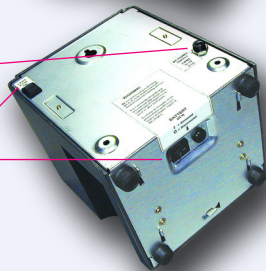

### FRONT (TCX-22)

LED aids in  
visual time card  
alignment

### BACK (TCX-22)

AC adapter input

LED on switch

Battery on/off switch