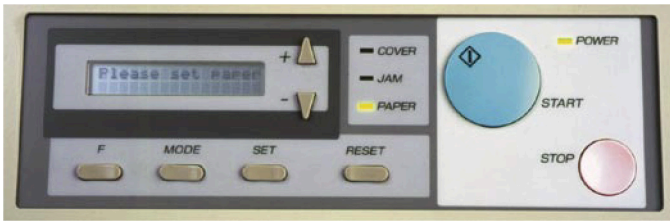

# V-580 CUT SHEET CUTTER

The V-580 is uniquely designed to handle cut sheet forms generated from a digital copier or printer. The V-580 automatically feeds the forms and cut, slit, or perforates in the desired position. The quality-engineered feeding and cutting system of the V-580 delivers precise and razor sharp edges on every finished piece, making it ideal for checks, coupons, notices, tickets, and labels.

- The easy-to-understand control panel provides the operator with helpful word prompts for effective and efficient operation.
- Self-setting out-of-paper, jam, and interlock safety cover detection system.
- Adjustable feeding pressure lever accommodates for different paper weights.
- Counter keeps track of number of forms fed and every piece cut.
- Pre-programmed for cutting six popular paper sizes including:
  - 8.5" into 1, 2, 3, or 4 even cuts
  - 11" into 1, 2, 3, 4, or 5 even cuts
  - 14" into 1, 2, 3, 4, 5, or 6 even cuts
- 100 memory selections available for random custom cutting applications.
- Optional slitters, perforators, and belt conveyor stacker