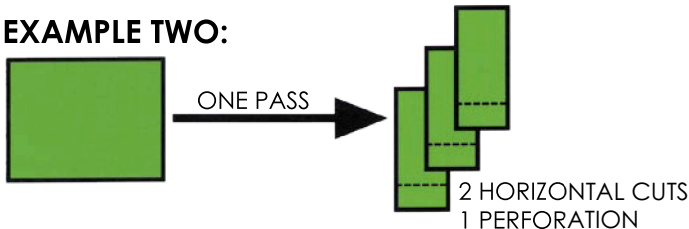

EXAMPLE TWO: