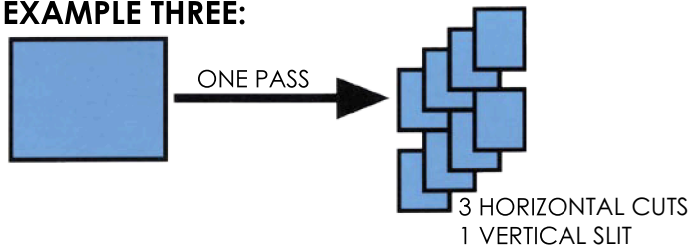

EXAMPLE THREE:

SPECIFICATIONS

Speed	53 feet per minute (no cut)
Form Size	4.17" x 4.3" to 14.5" x 18"
Paper Weight	49 - 297 gsm
Minimum Length	2" finished length
Cutting Tolerance	±1 mm
Cutting Method	Guillotine cutter
Feeding System	Top feed
Feeding Tray Capacity	350 sheets of 20 lb.
Stacker	Receiving tray
Power Source	120V 60Hz
Dimensions (LxWxH)	22" x 23" x 9"
Weight	71 lbs.

Production rates are based on optimal operating conditions and may vary depending on stock and environmental conditions. As part of our continuous product improvement program, specifications are subject to change without notice.

AUTOMATED BUSINESS MACHINES, INC.
6073 NW 167th Street, Suite C-24
Miami, FL 33015-4347
www.abmmiami.com
(305) 620-0020 • (954) 739-1222
(561) 833-9044 • (800) 446-5501
fax (305) 620-2201 • sales@abmmiami.com

Duplo

Duplo USA Corporation www.duplousa.com

3050 South Daimler Street, Santa Ana, CA 92705 (949) 752-8222 (800) 255-1933 Fax (949) 851-3054

All rights reserved. No part of this document may be reproduced without permission of Duplo USA Corporation.